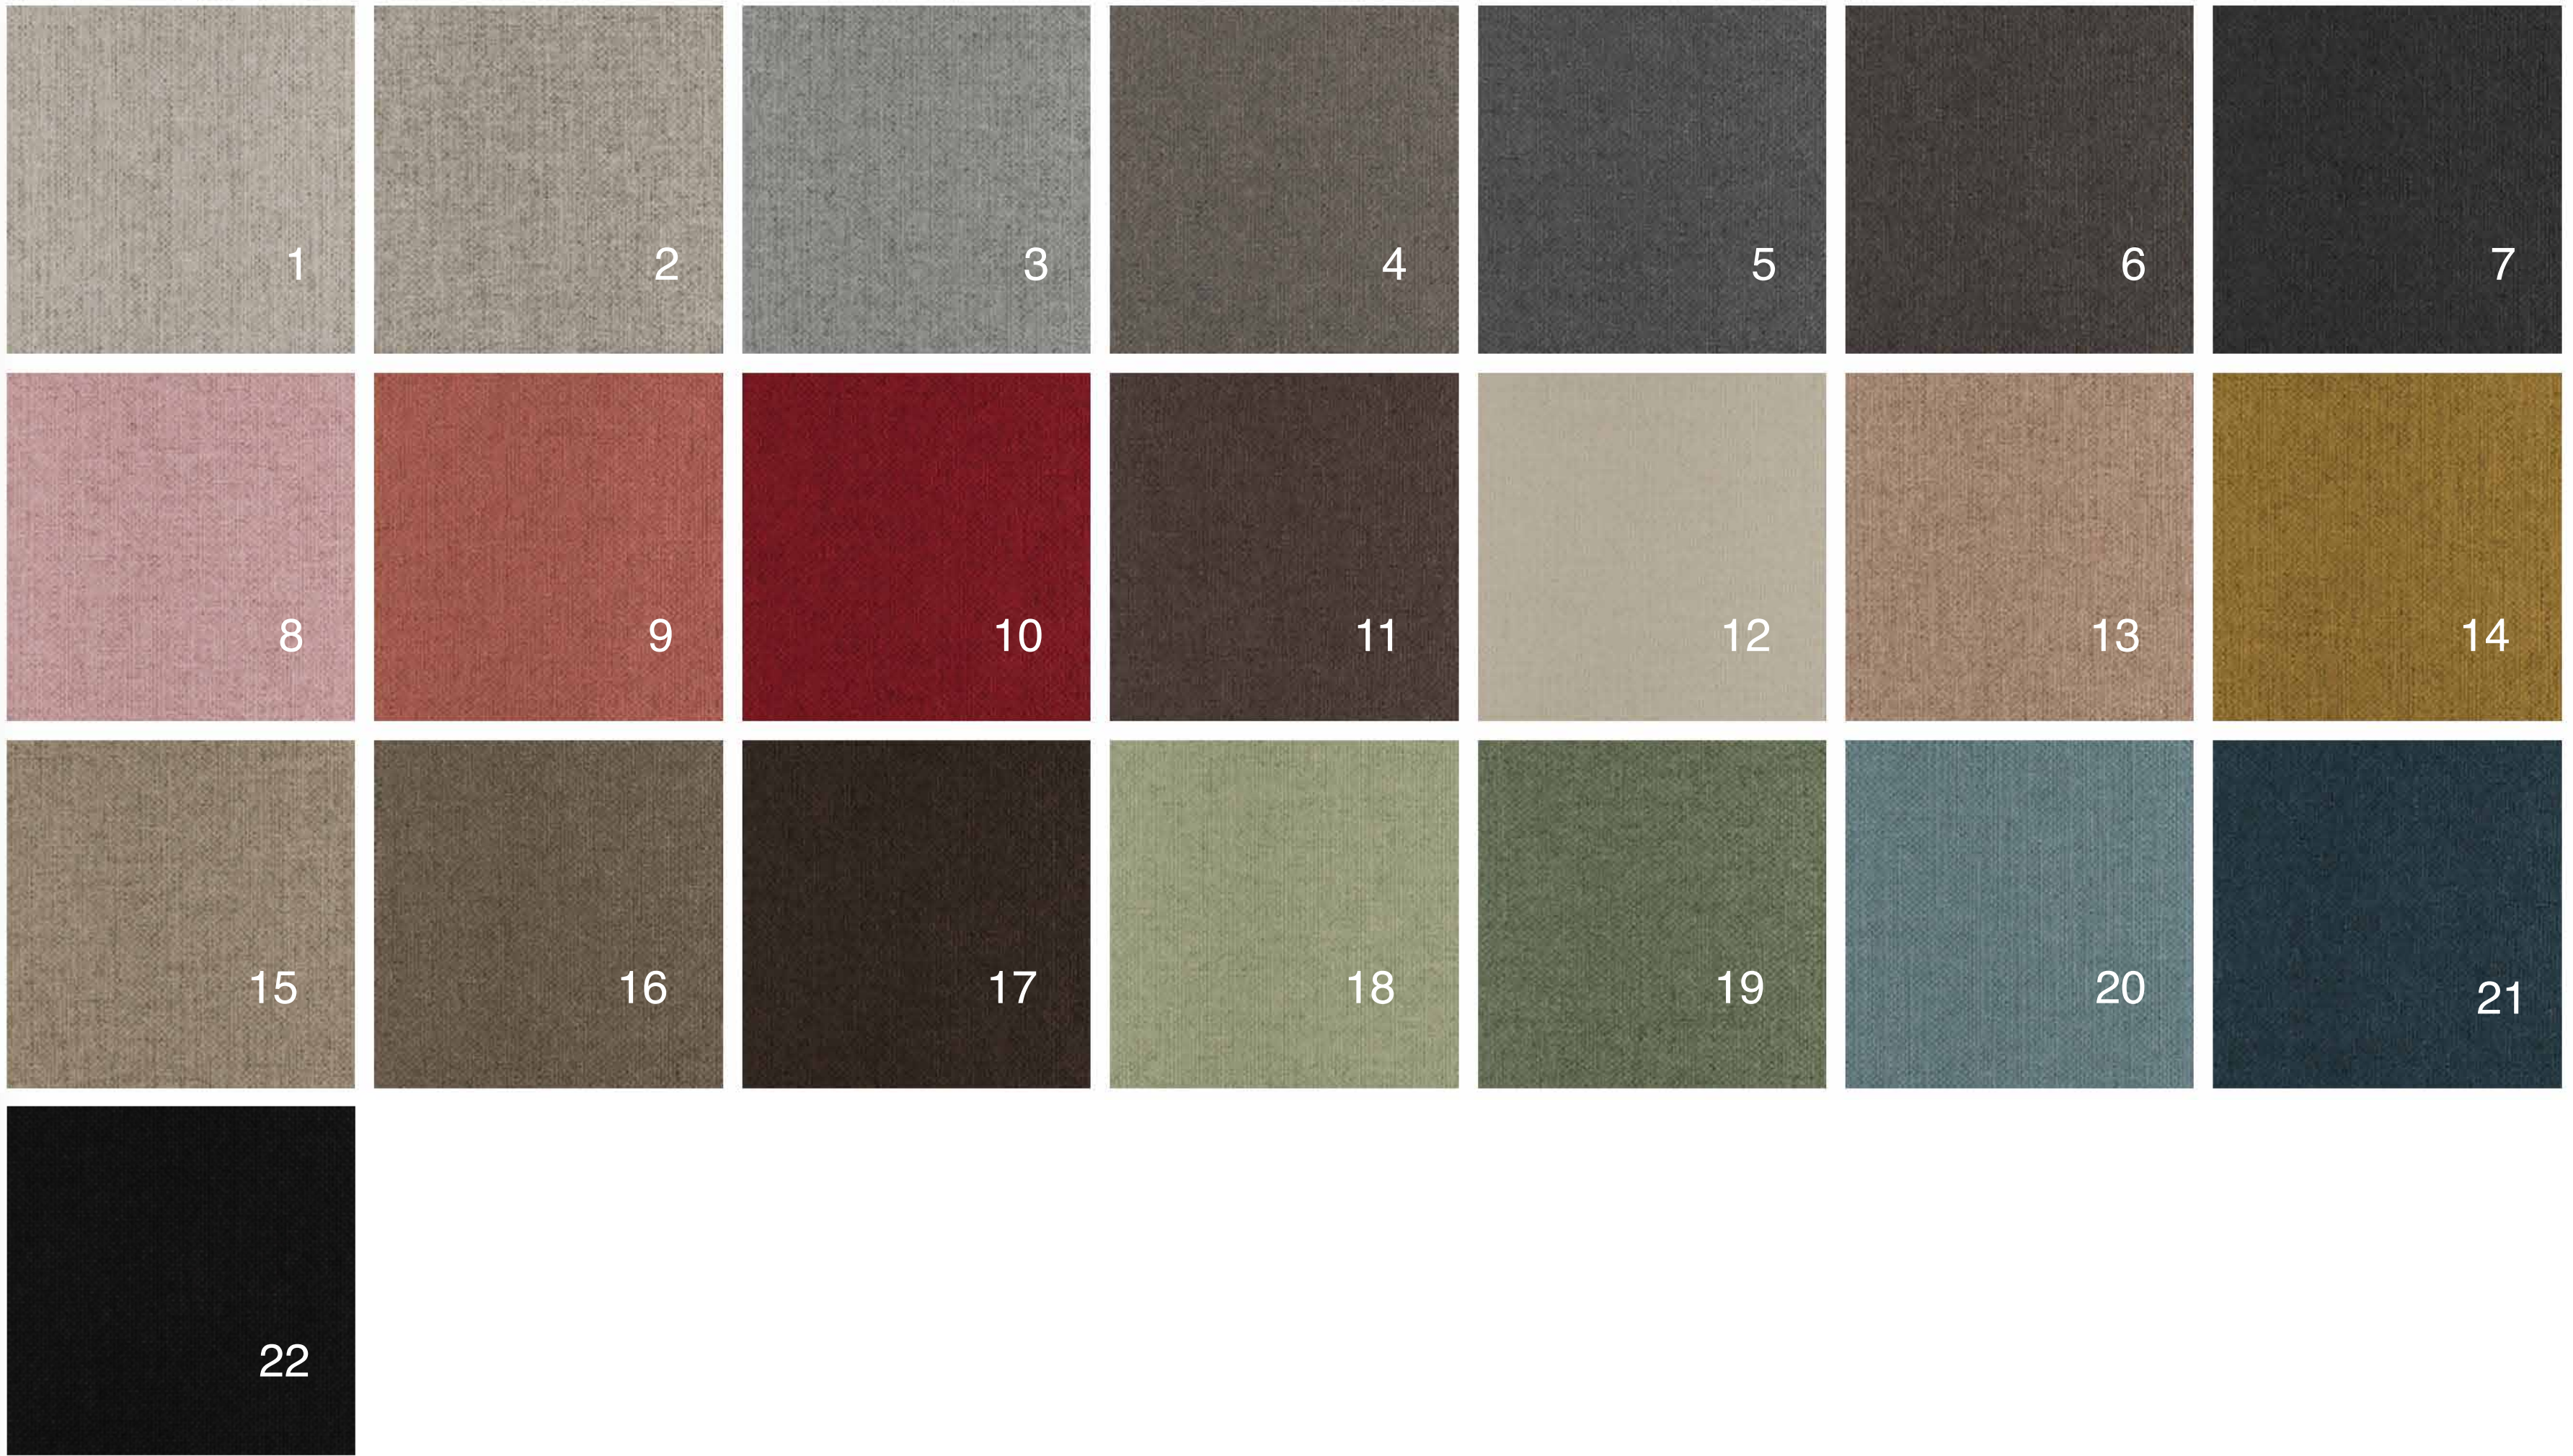

## Features

East to Clean

Cigarette Resistant

Surface Composition

Backing Composition

Abrasion Test

Pilling

Colour Fastness Artificial Light

100% Polyester

100% Polyester

>90.000 Cycles

5

5